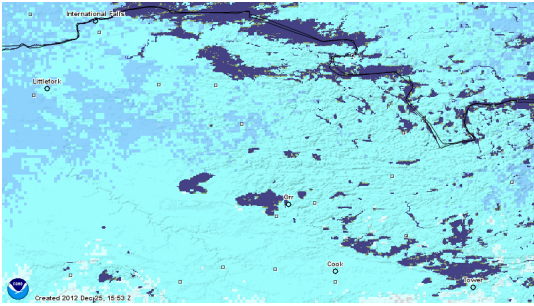

TRAIL GROOMING

Written by Dave Pramann

Tuesday, 25 December 2012 11:49 - Last Updated Tuesday, 25 December 2012 16:27

4-8" LIGHT BLUE, 8-12" MEDIUM BLUE, LAKE ICE □ DARK BLUE

Today's Christmas Arrowhead showin 4-12" snowcover, last nights reindeer flyby reported to me Friendly Anoka Tower at least north half trail machine groomed....fast. Roster stacked 6 yrs worth of bike winners, 4-5 yrs foot/running winners, best depth talent across Mens and Womens field than any year I can think of.